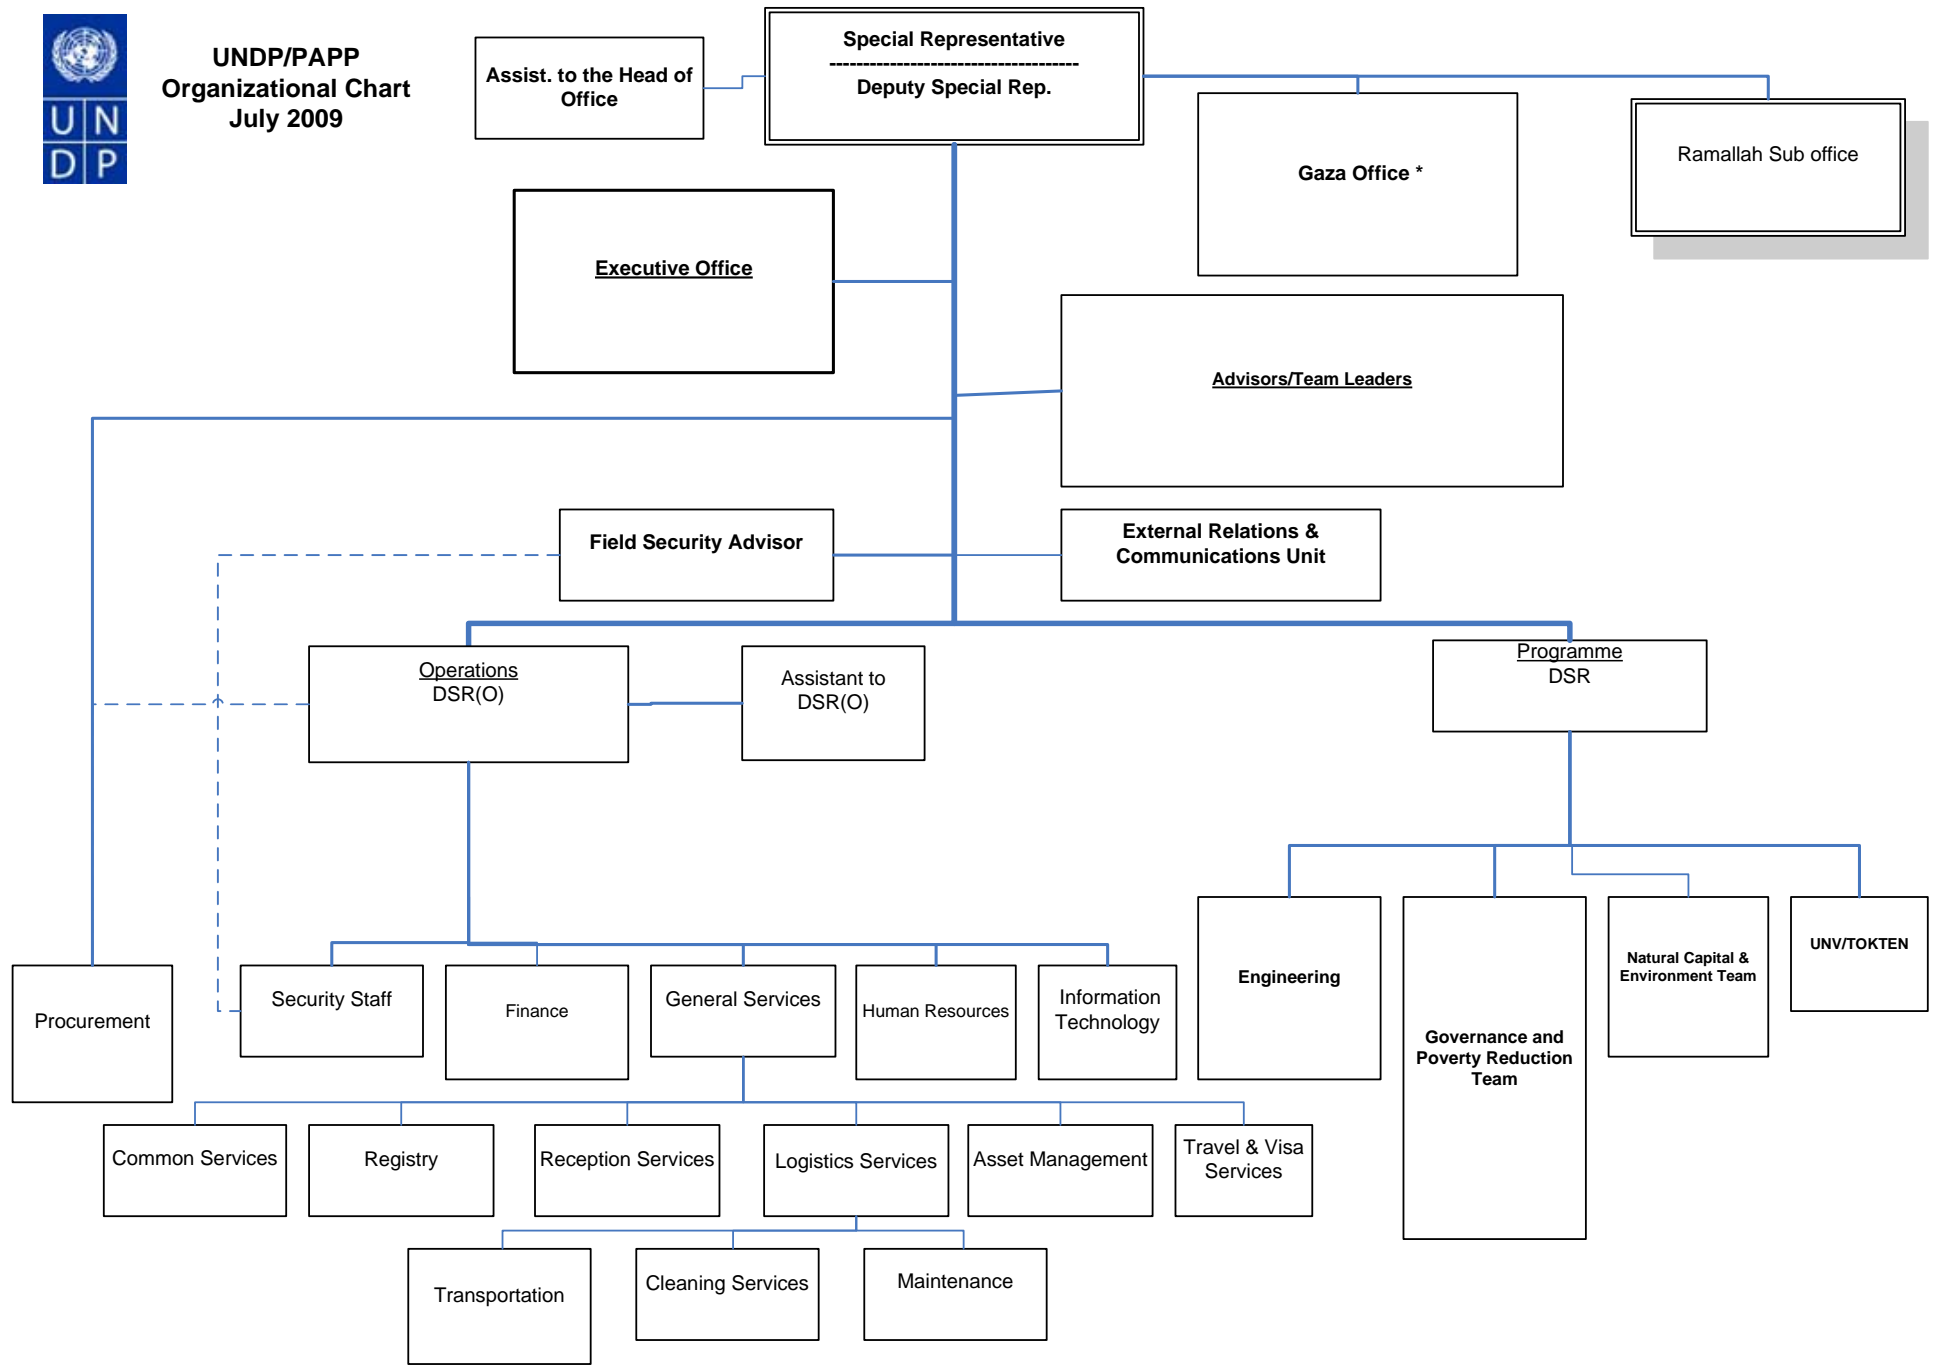

**UNDP/PAPP
Organizational Chart
July 2009**

* The structure of the Gaza office mirrors that of the Jerusalem office, and its functions fall under both Programme and Operations

* The structure of the Ramallah office is purely project staff